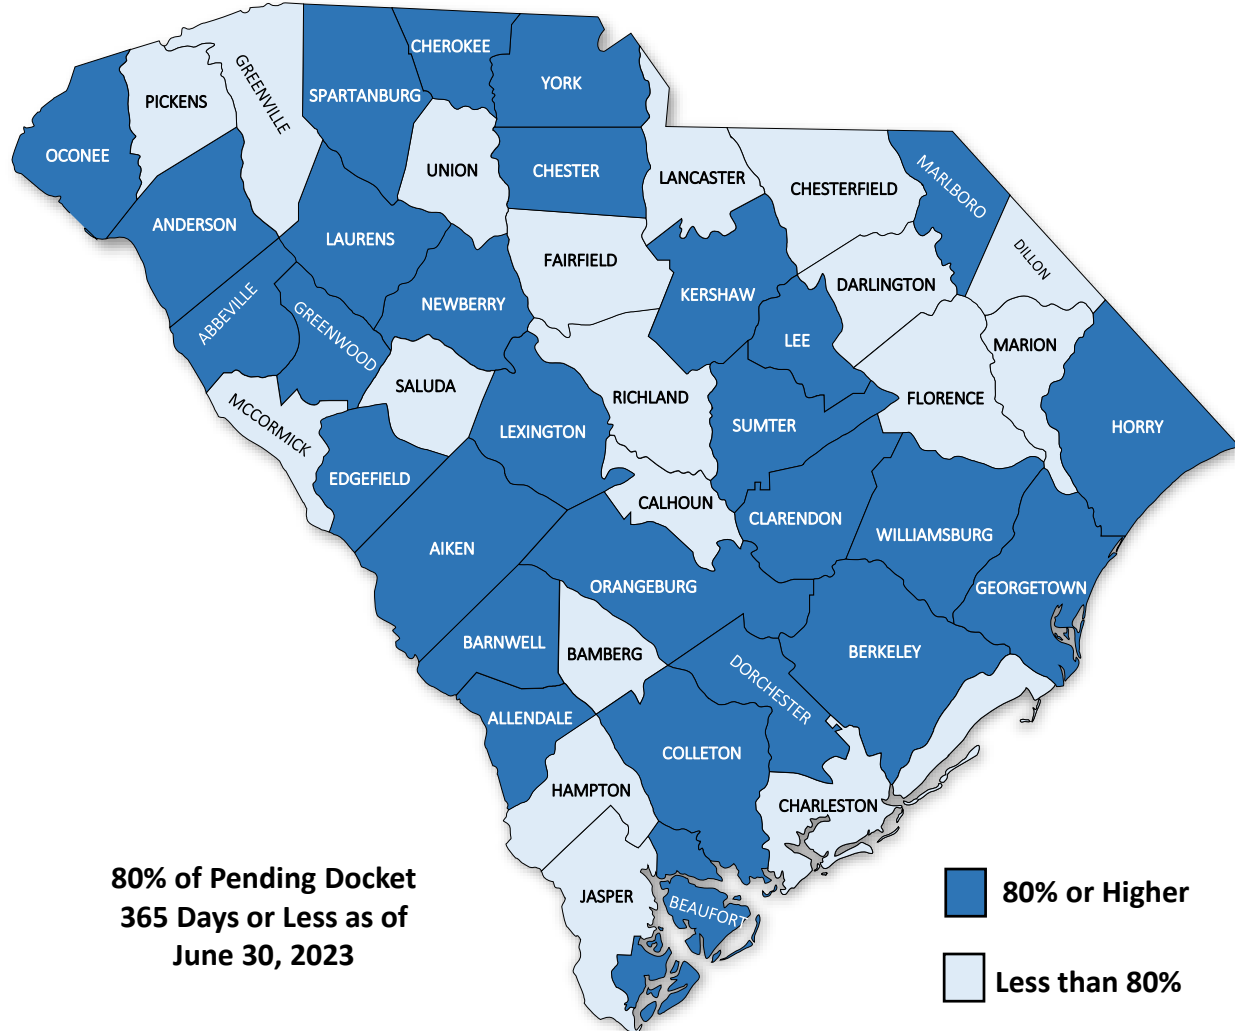

# South Carolina / Family Court Circuits Meeting Benchmark

# South Carolina / Family Court Counties Meeting Benchmark

0% 20% 40% 60% 80% 100%

Run date September 5, 2023