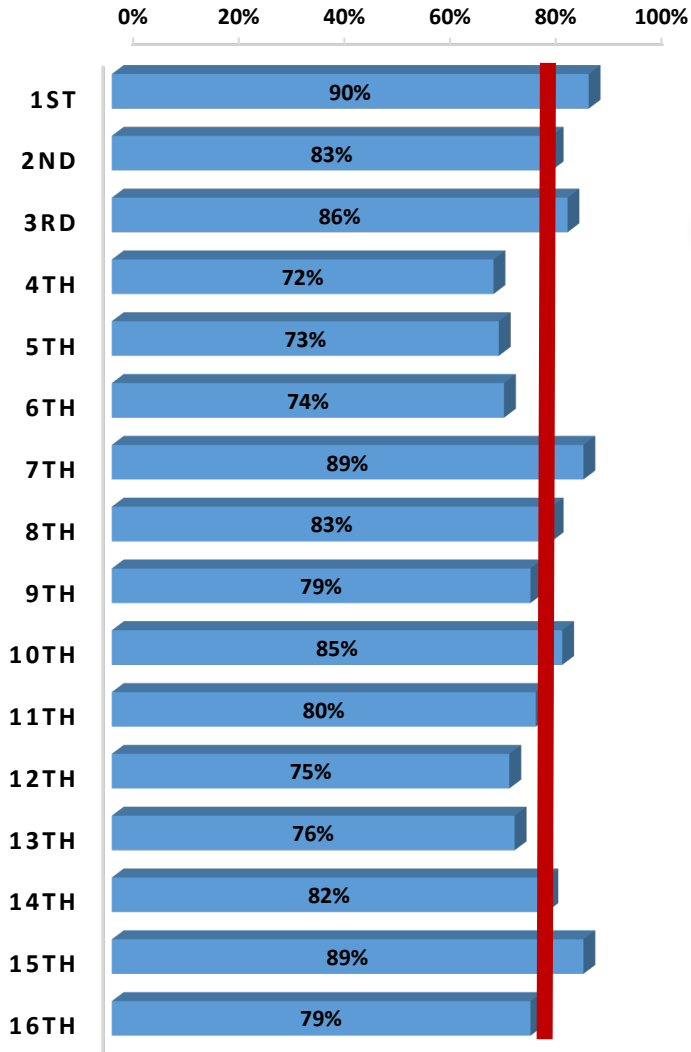

# South Carolina / Family Court Circuits Meeting Benchmark

# South Carolina / Family Court Counties Meeting Benchmark

0% 20% 40% 60% 80% 100%

Run date September 5, 2023