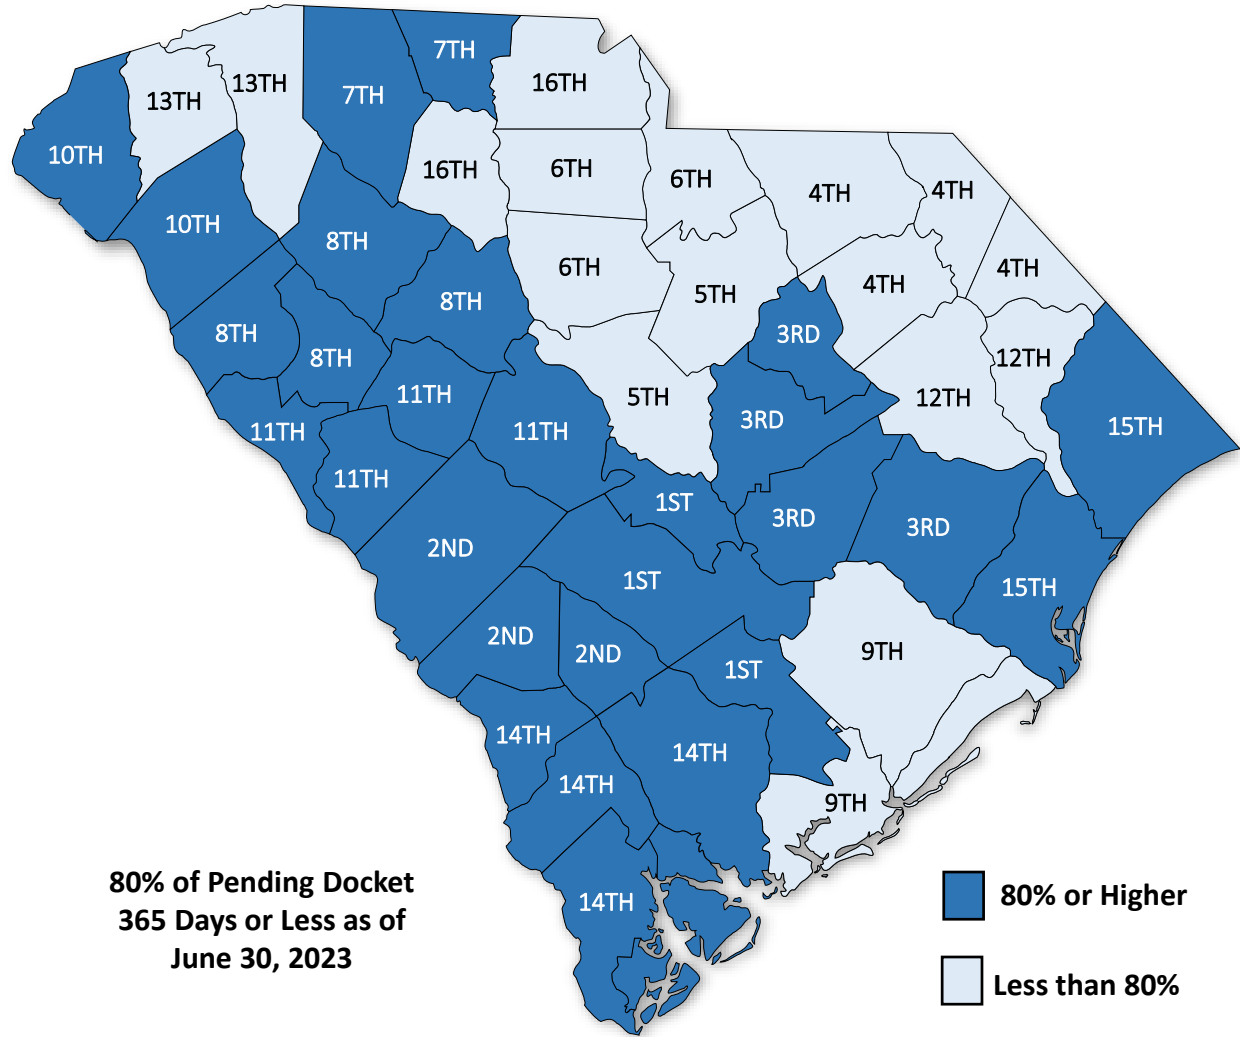

# South Carolina / Family Court Circuits Meeting Benchmark

# South Carolina / Family Court Counties Meeting Benchmark

0% 20% 40% 60% 80% 100%

Run date September 5, 2023