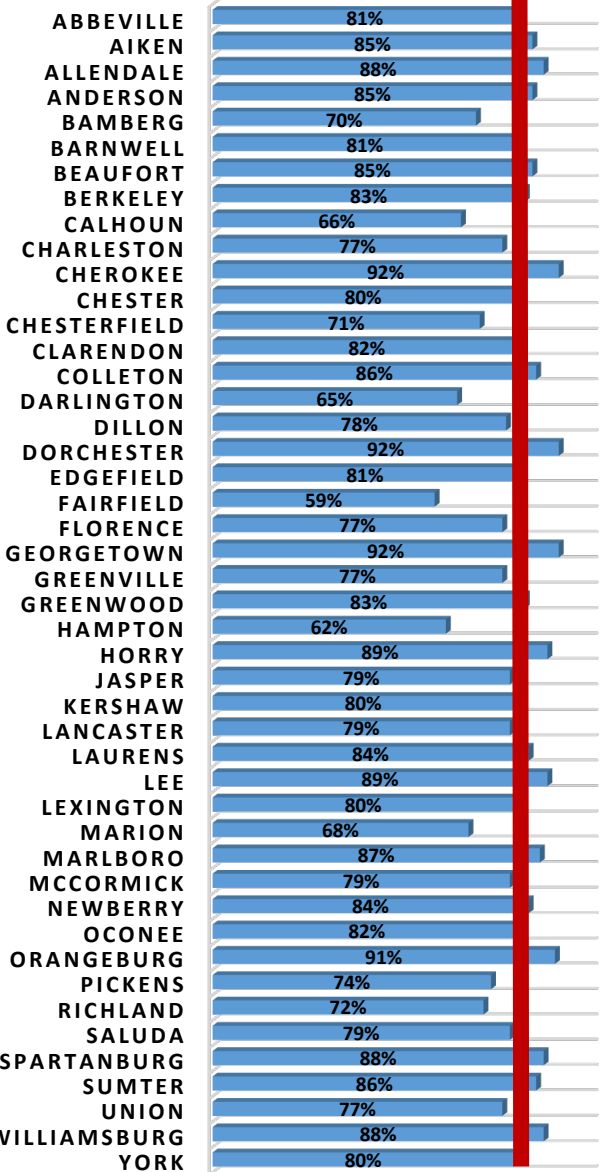

# South Carolina / Family Court Circuits Meeting Benchmark

# South Carolina / Family Court Counties Meeting Benchmark

0% 20% 40% 60% 80% 100%

Run date September 5, 2023