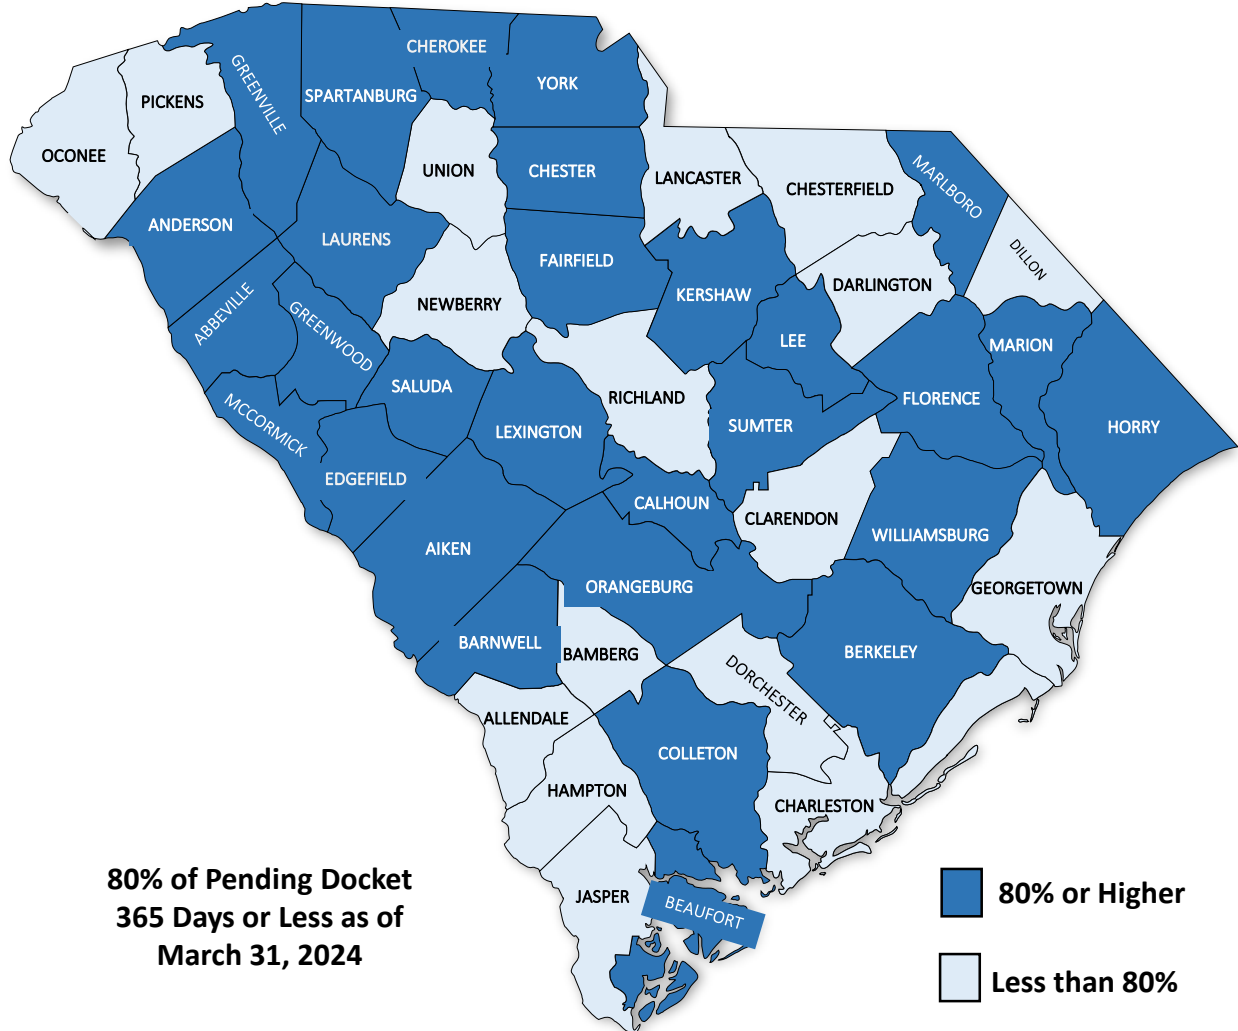

# South Carolina / Family Court Circuits Meeting Benchmark

# South Carolina / Family Court Counties Meeting Benchmark

0% 20% 40% 60% 80% 100%

Run date April 10, 2024