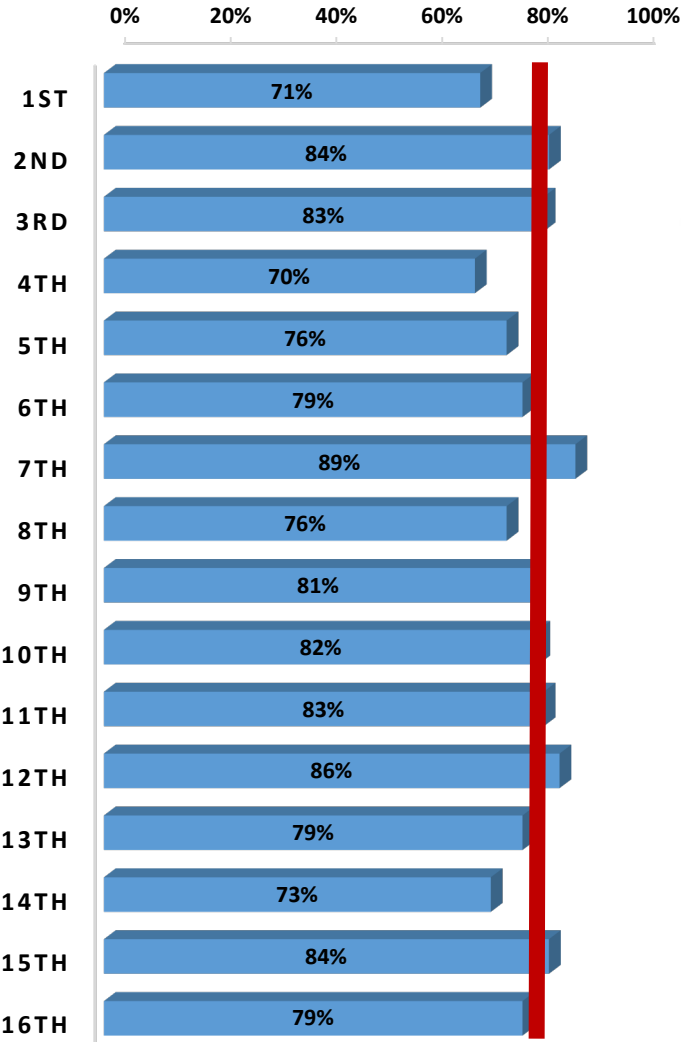

# South Carolina / Family Court Circuits Meeting Benchmark

# South Carolina / Family Court Counties Meeting Benchmark

0% 20% 40% 60% 80% 100%

Run date April 10, 2024