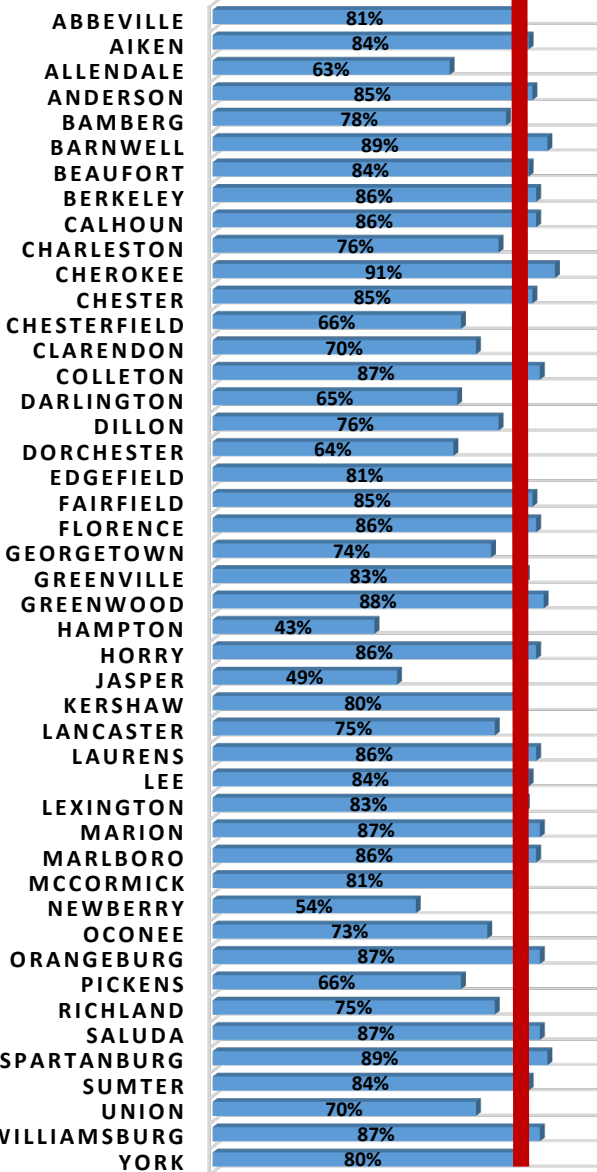

# South Carolina / Family Court Circuits Meeting Benchmark

# South Carolina / Family Court Counties Meeting Benchmark

0% 20% 40% 60% 80% 100%

Run date April 10, 2024