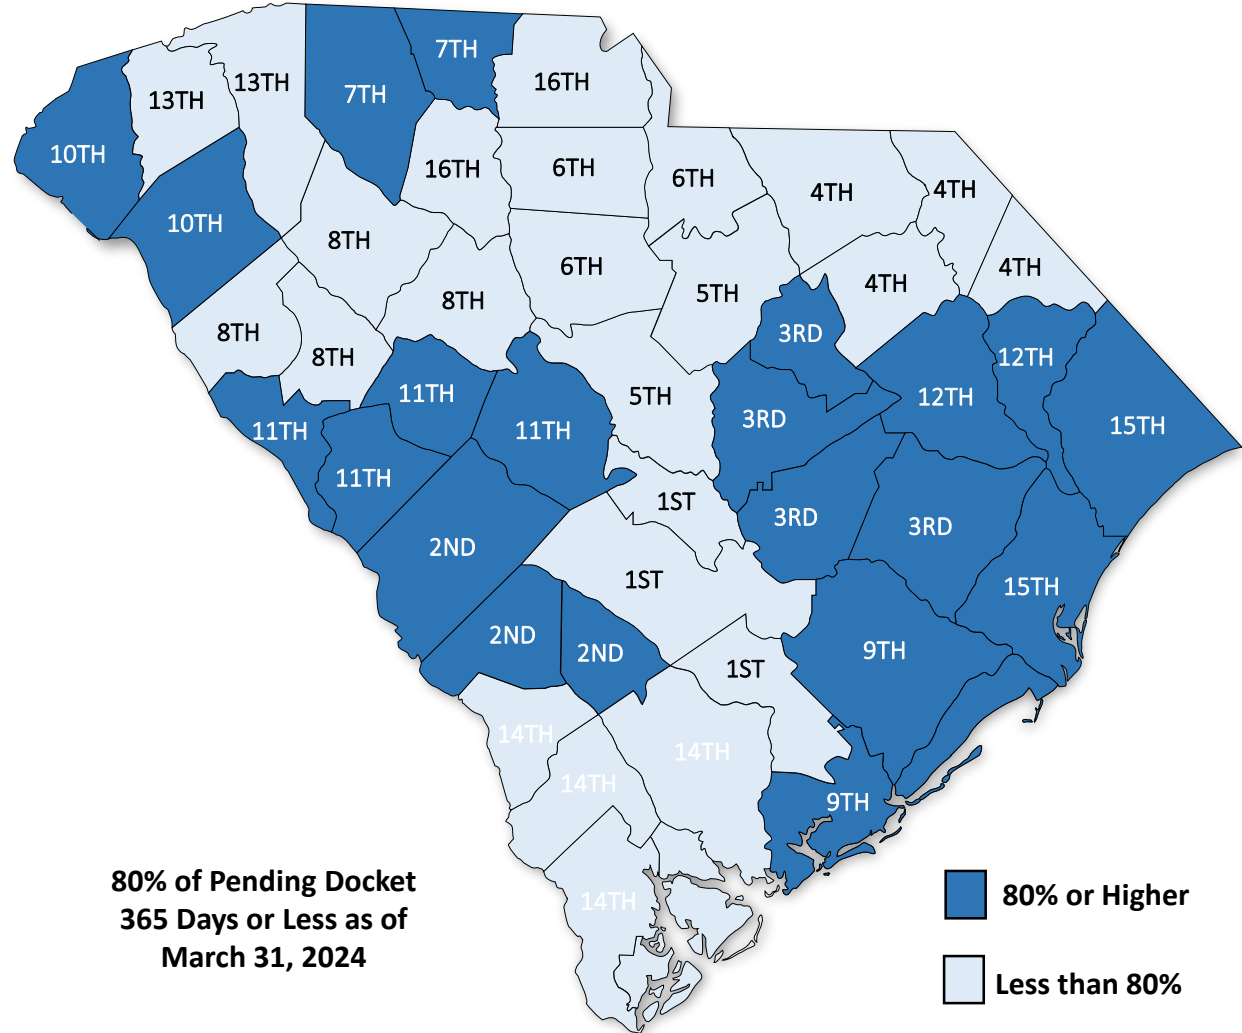

# South Carolina / Family Court Circuits Meeting Benchmark

# South Carolina / Family Court Counties Meeting Benchmark

0% 20% 40% 60% 80% 100%

Run date April 10, 2024