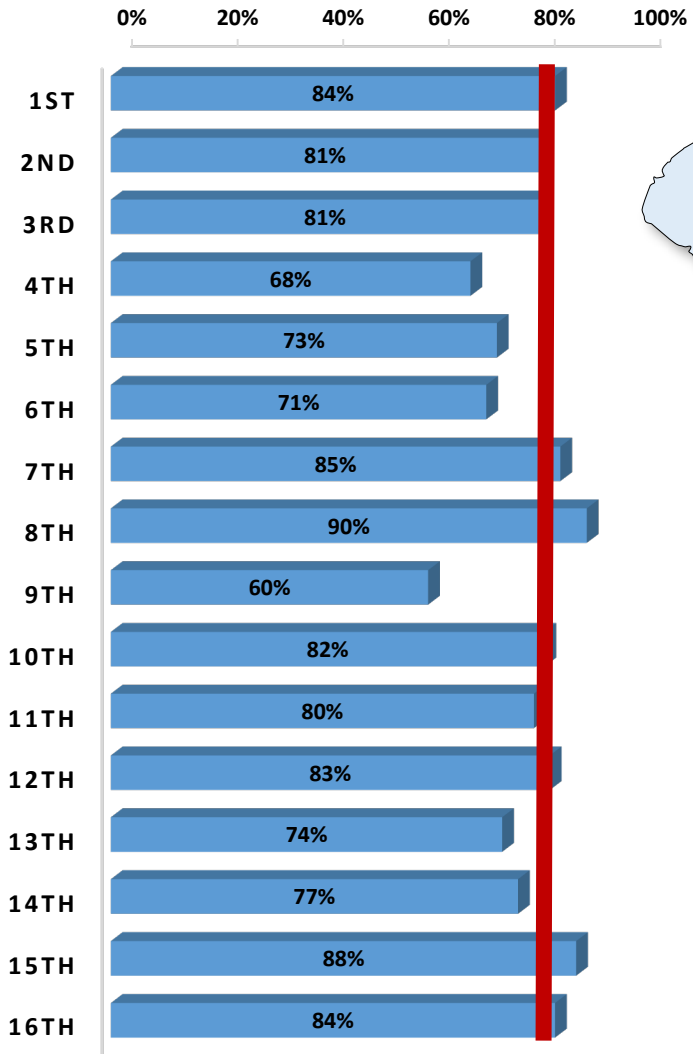

South Carolina / Family Court Circuits Meeting Benchmark

South Carolina / Family Court Counties Meeting Benchmark

0% 20% 40% 60% 80% 100%

Run date September 6, 2022