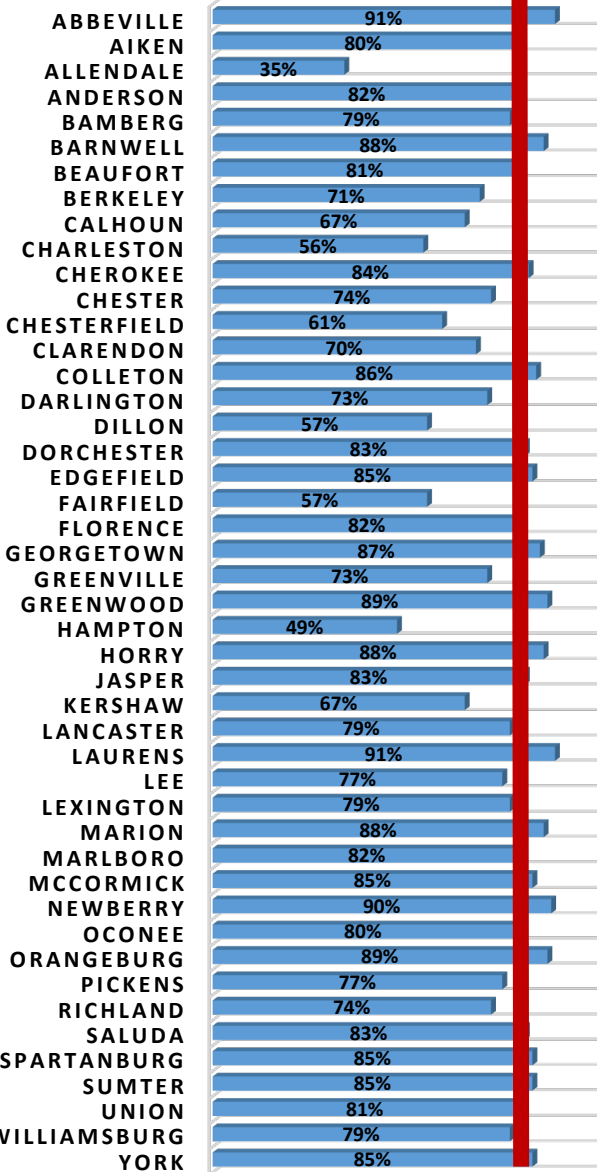

South Carolina / Family Court Circuits Meeting Benchmark

South Carolina / Family Court Counties Meeting Benchmark

0% 20% 40% 60% 80% 100%

Run date September 6, 2022