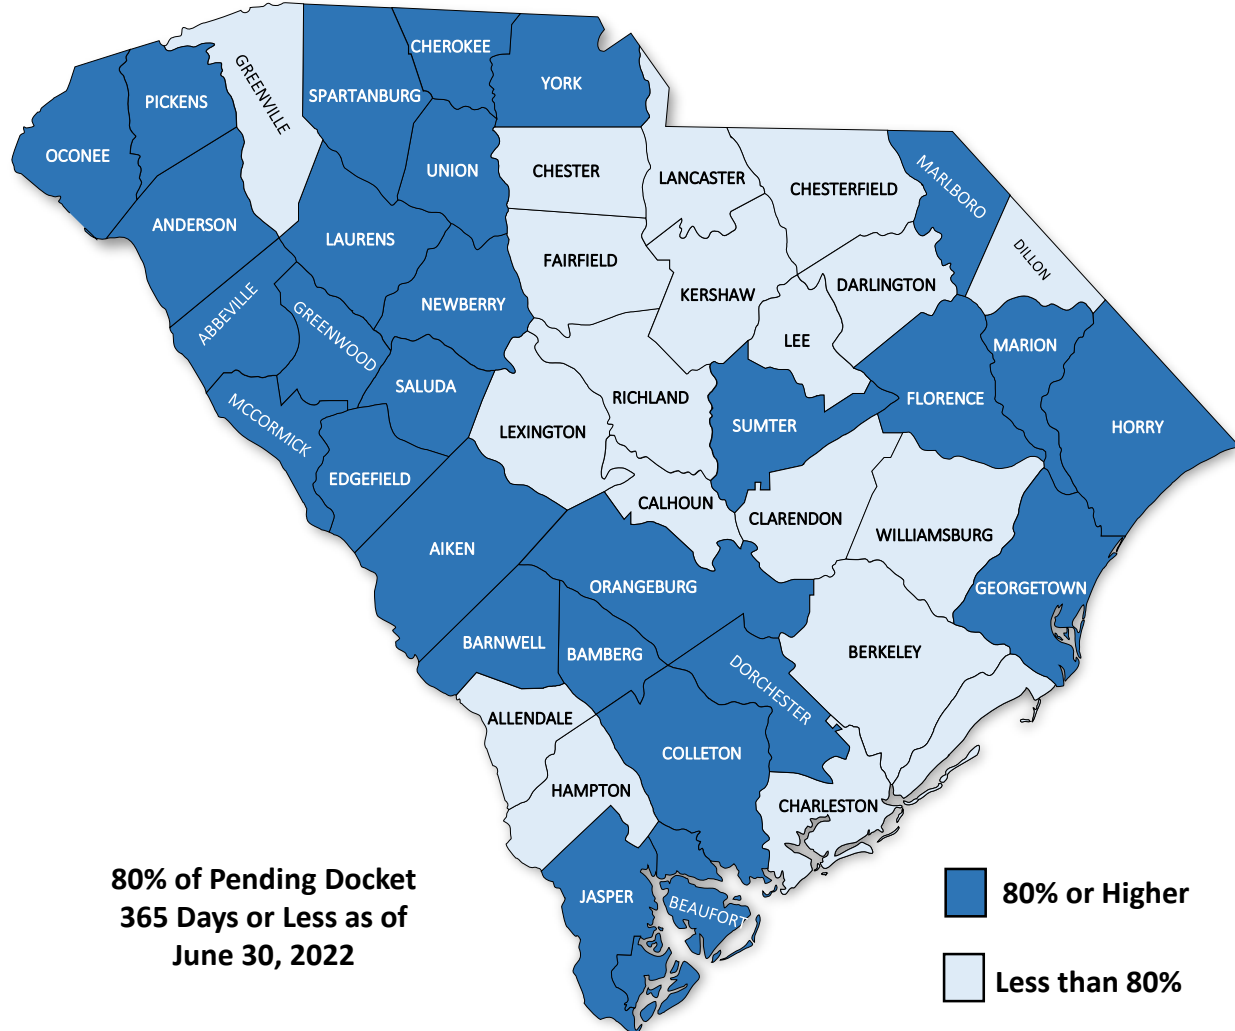

South Carolina / Family Court Circuits Meeting Benchmark

South Carolina / Family Court Counties Meeting Benchmark

0% 20% 40% 60% 80% 100%

Run date September 6, 2022