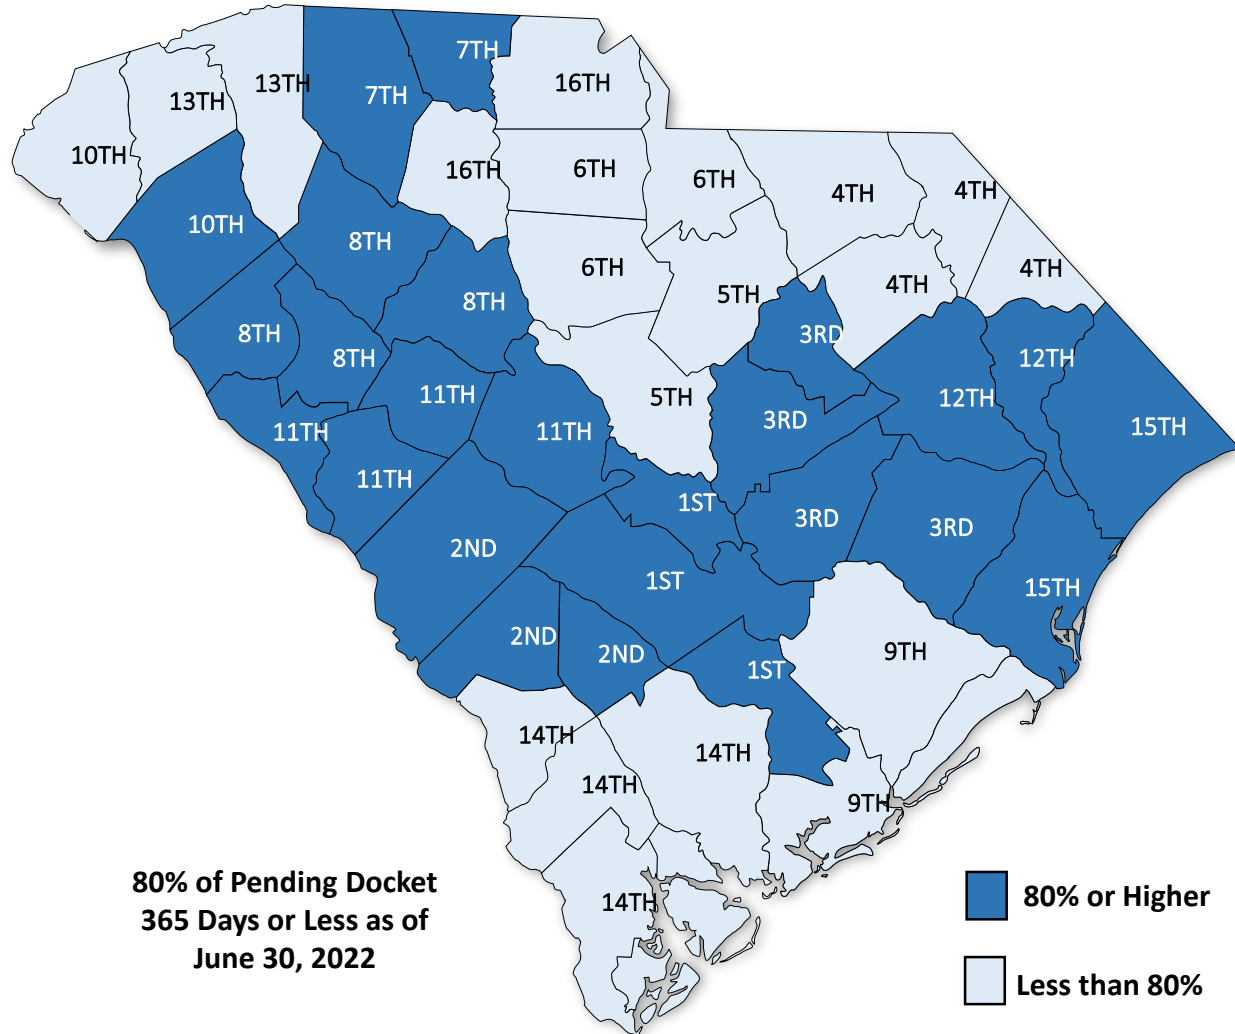

South Carolina / Family Court Circuits Meeting Benchmark

South Carolina / Family Court Counties Meeting Benchmark

0% 20% 40% 60% 80% 100%

Run date September 6, 2022