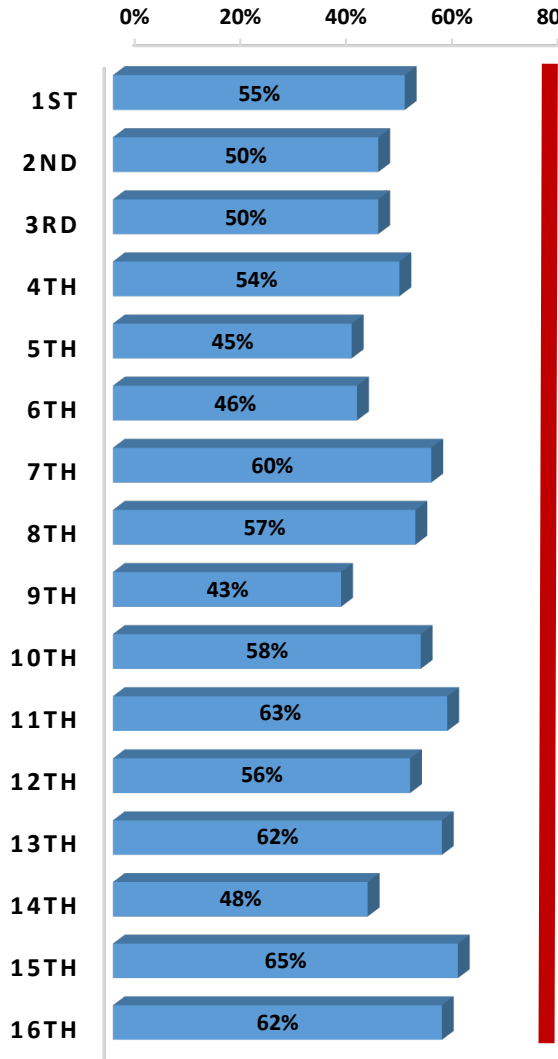

South Carolina / General Sessions Court Circuits Meeting Benchmark

South Carolina / General Sessions Court

Counties Meeting Benchmark

0% 20% 40% 60% 80% 100%