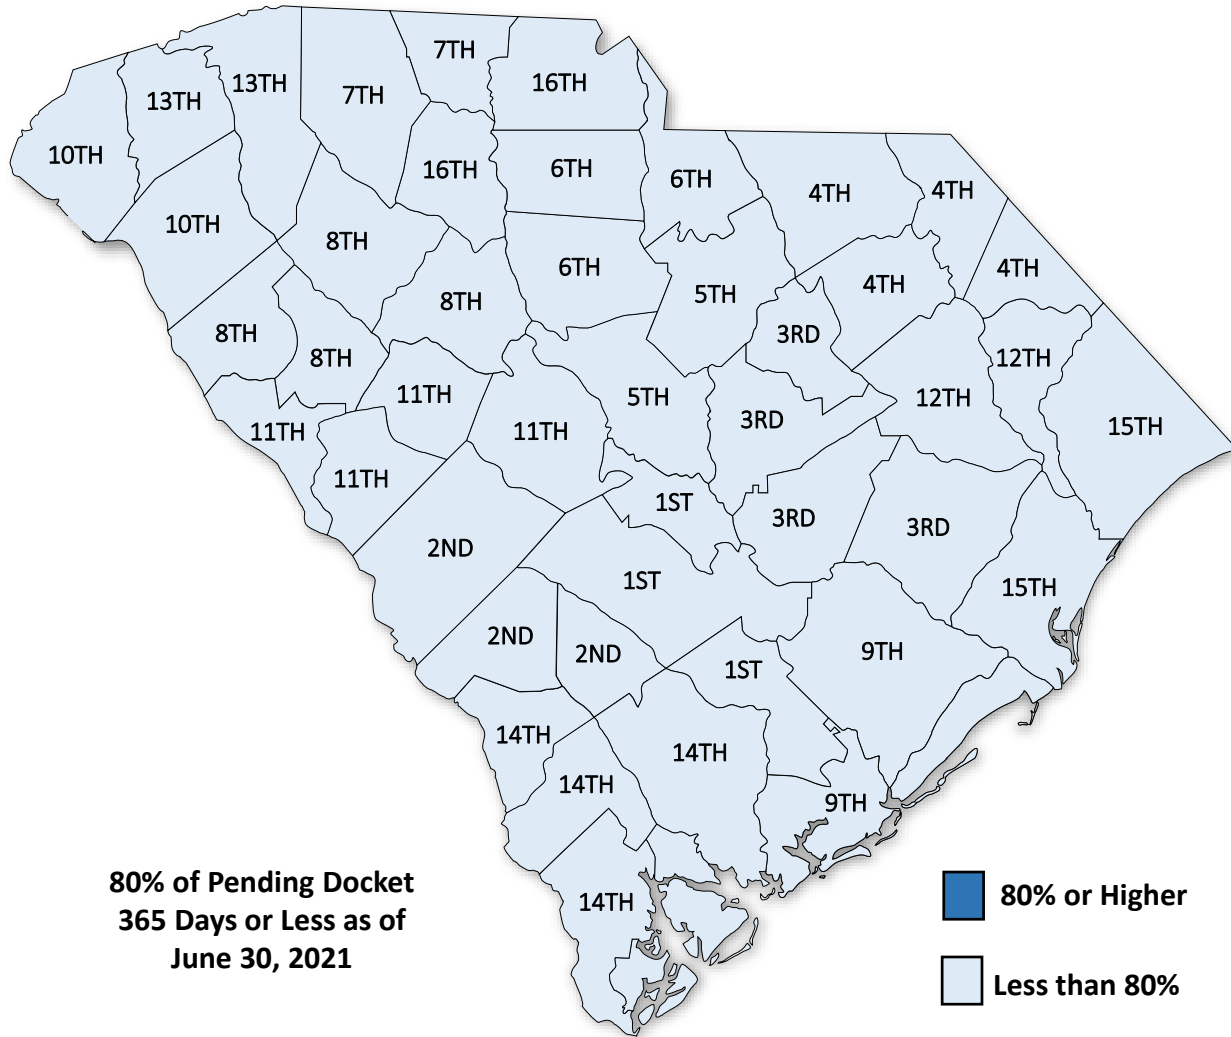

South Carolina / General Sessions Court Circuits Meeting Benchmark

South Carolina / General Sessions Court

Counties Meeting Benchmark

0% 20% 40% 60% 80% 100%