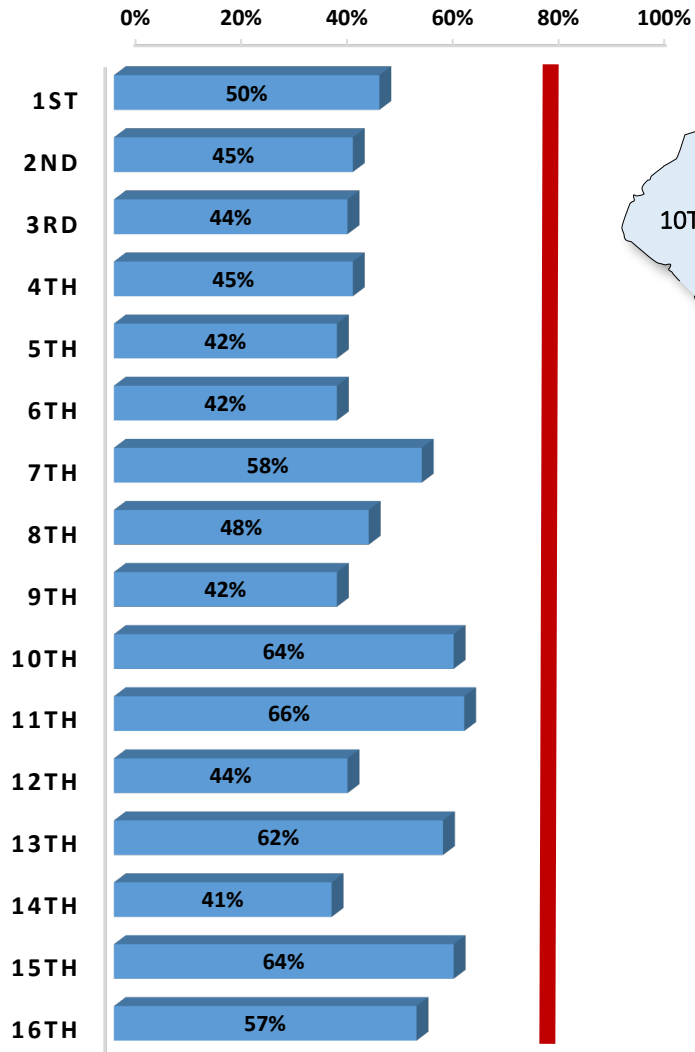

South Carolina / General Sessions Court Circuits Meeting Benchmark

South Carolina / General Sessions Court

Counties Meeting Benchmark

0% 20% 40% 60% 80% 100%