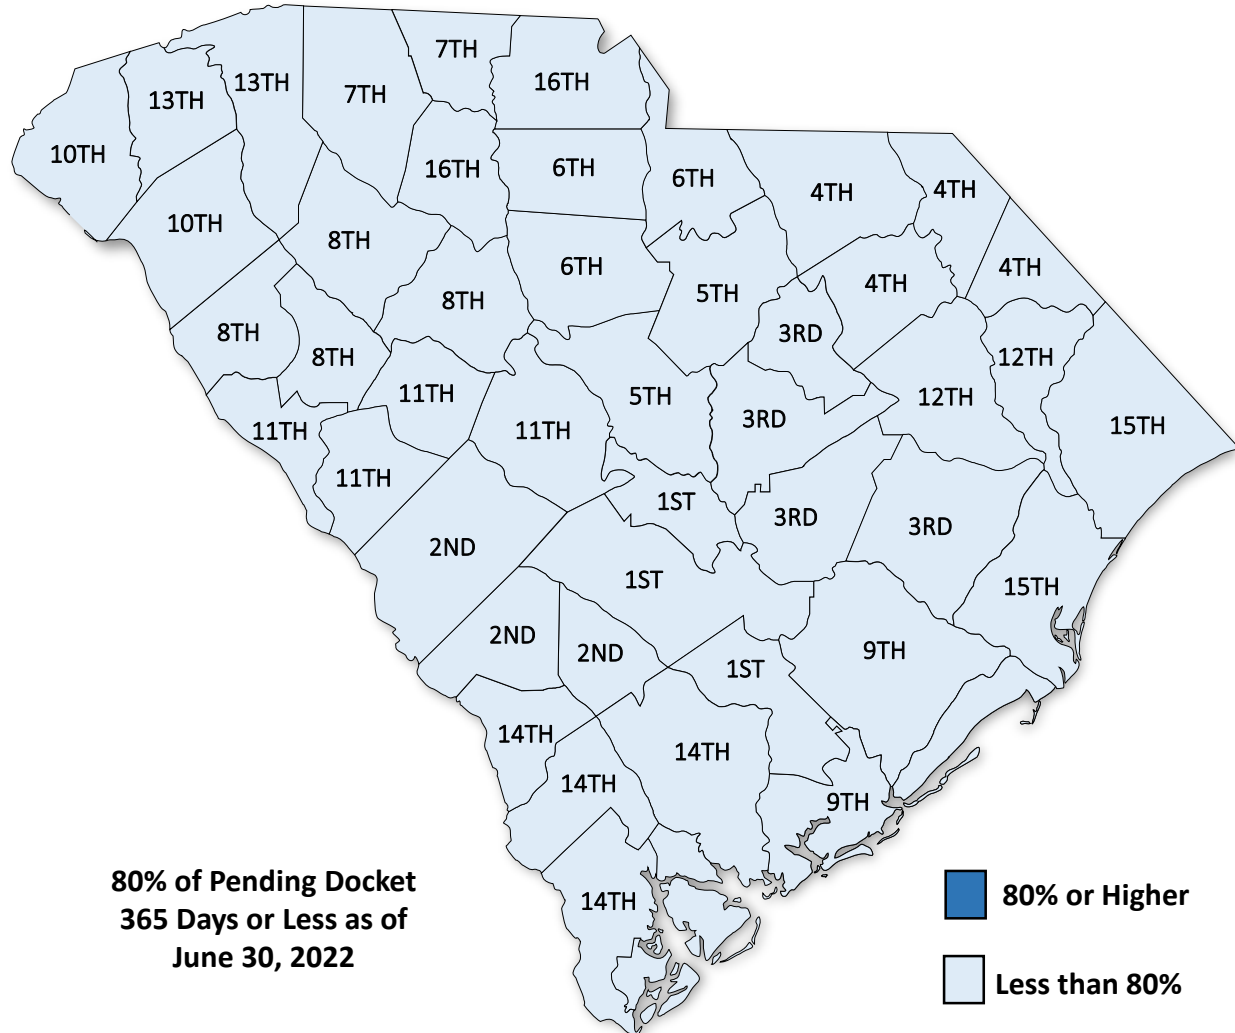

South Carolina / General Sessions Court Circuits Meeting Benchmark

South Carolina / General Sessions Court

Counties Meeting Benchmark

0% 20% 40% 60% 80% 100%