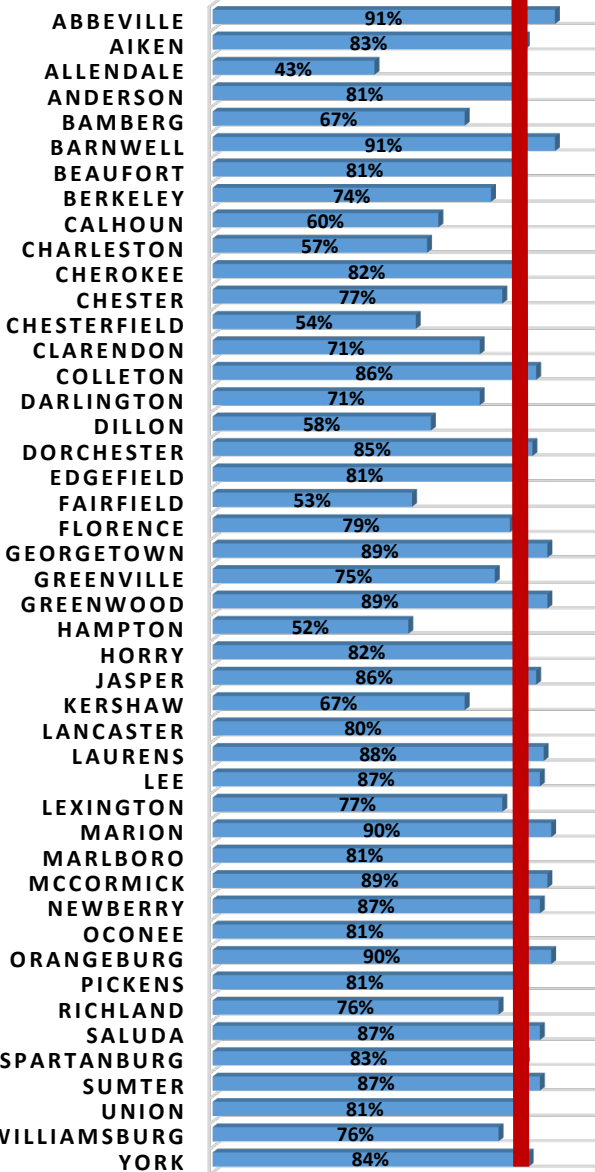

South Carolina / Family Court Circuits Meeting Benchmark

South Carolina / Family Court Counties Meeting Benchmark

0% 20% 40% 60% 80% 100%

Run date September 9, 2022