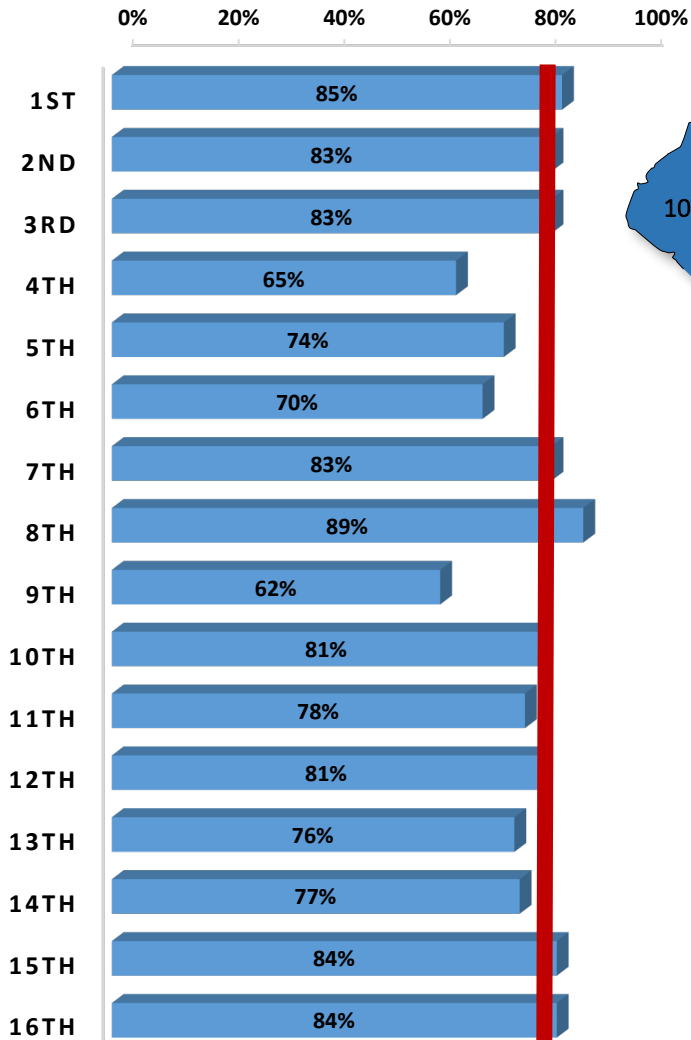

South Carolina / Family Court Circuits Meeting Benchmark

South Carolina / Family Court Counties Meeting Benchmark

0% 20% 40% 60% 80% 100%

Run date September 9, 2022