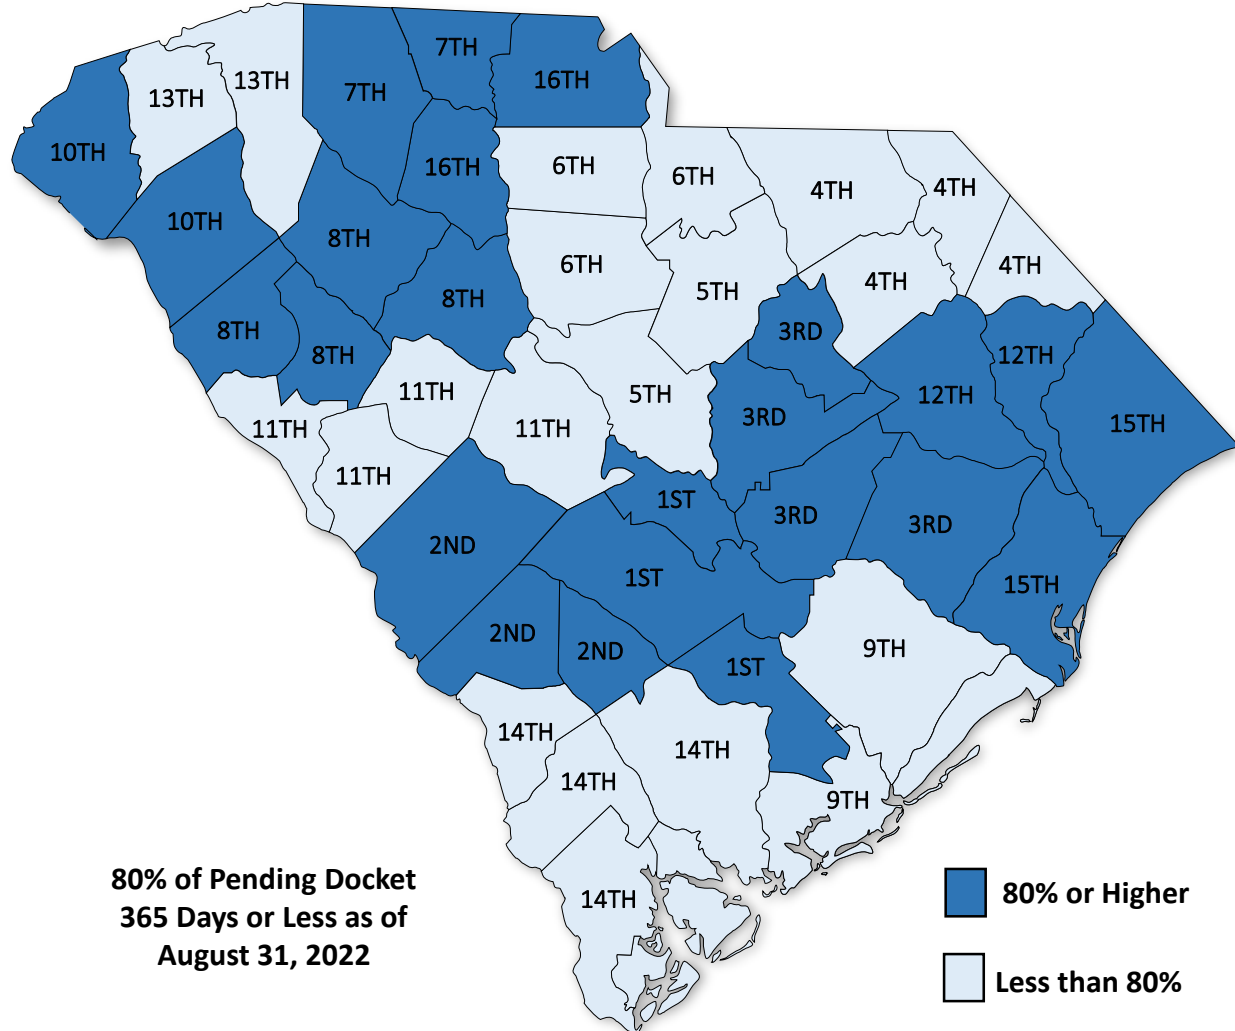

South Carolina / Family Court Circuits Meeting Benchmark

South Carolina / Family Court Counties Meeting Benchmark

0% 20% 40% 60% 80% 100%

Run date September 9, 2022