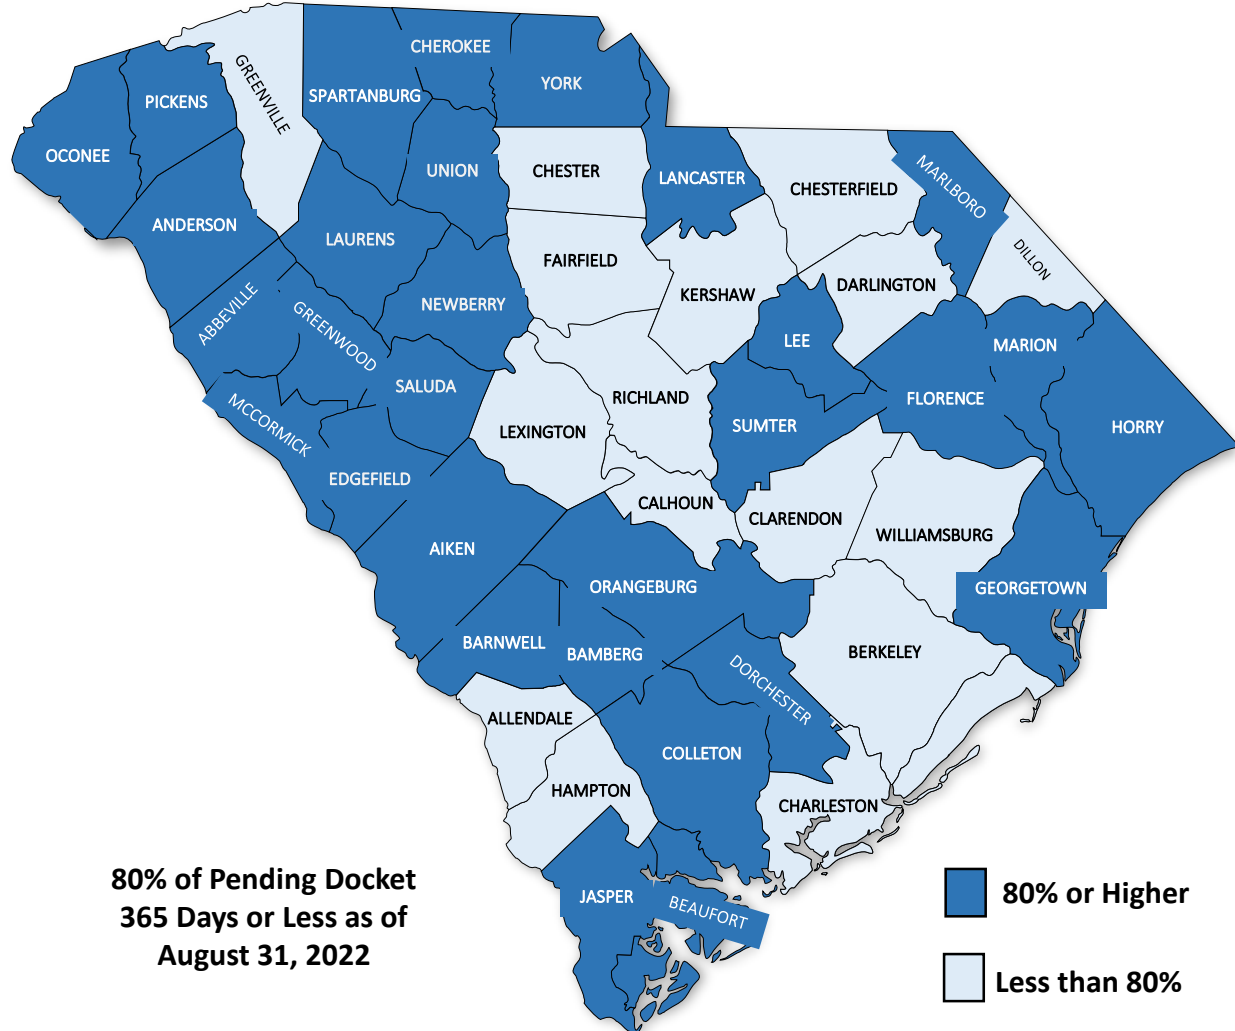

South Carolina / Family Court Circuits Meeting Benchmark

South Carolina / Family Court Counties Meeting Benchmark

0% 20% 40% 60% 80% 100%

Run date September 9, 2022